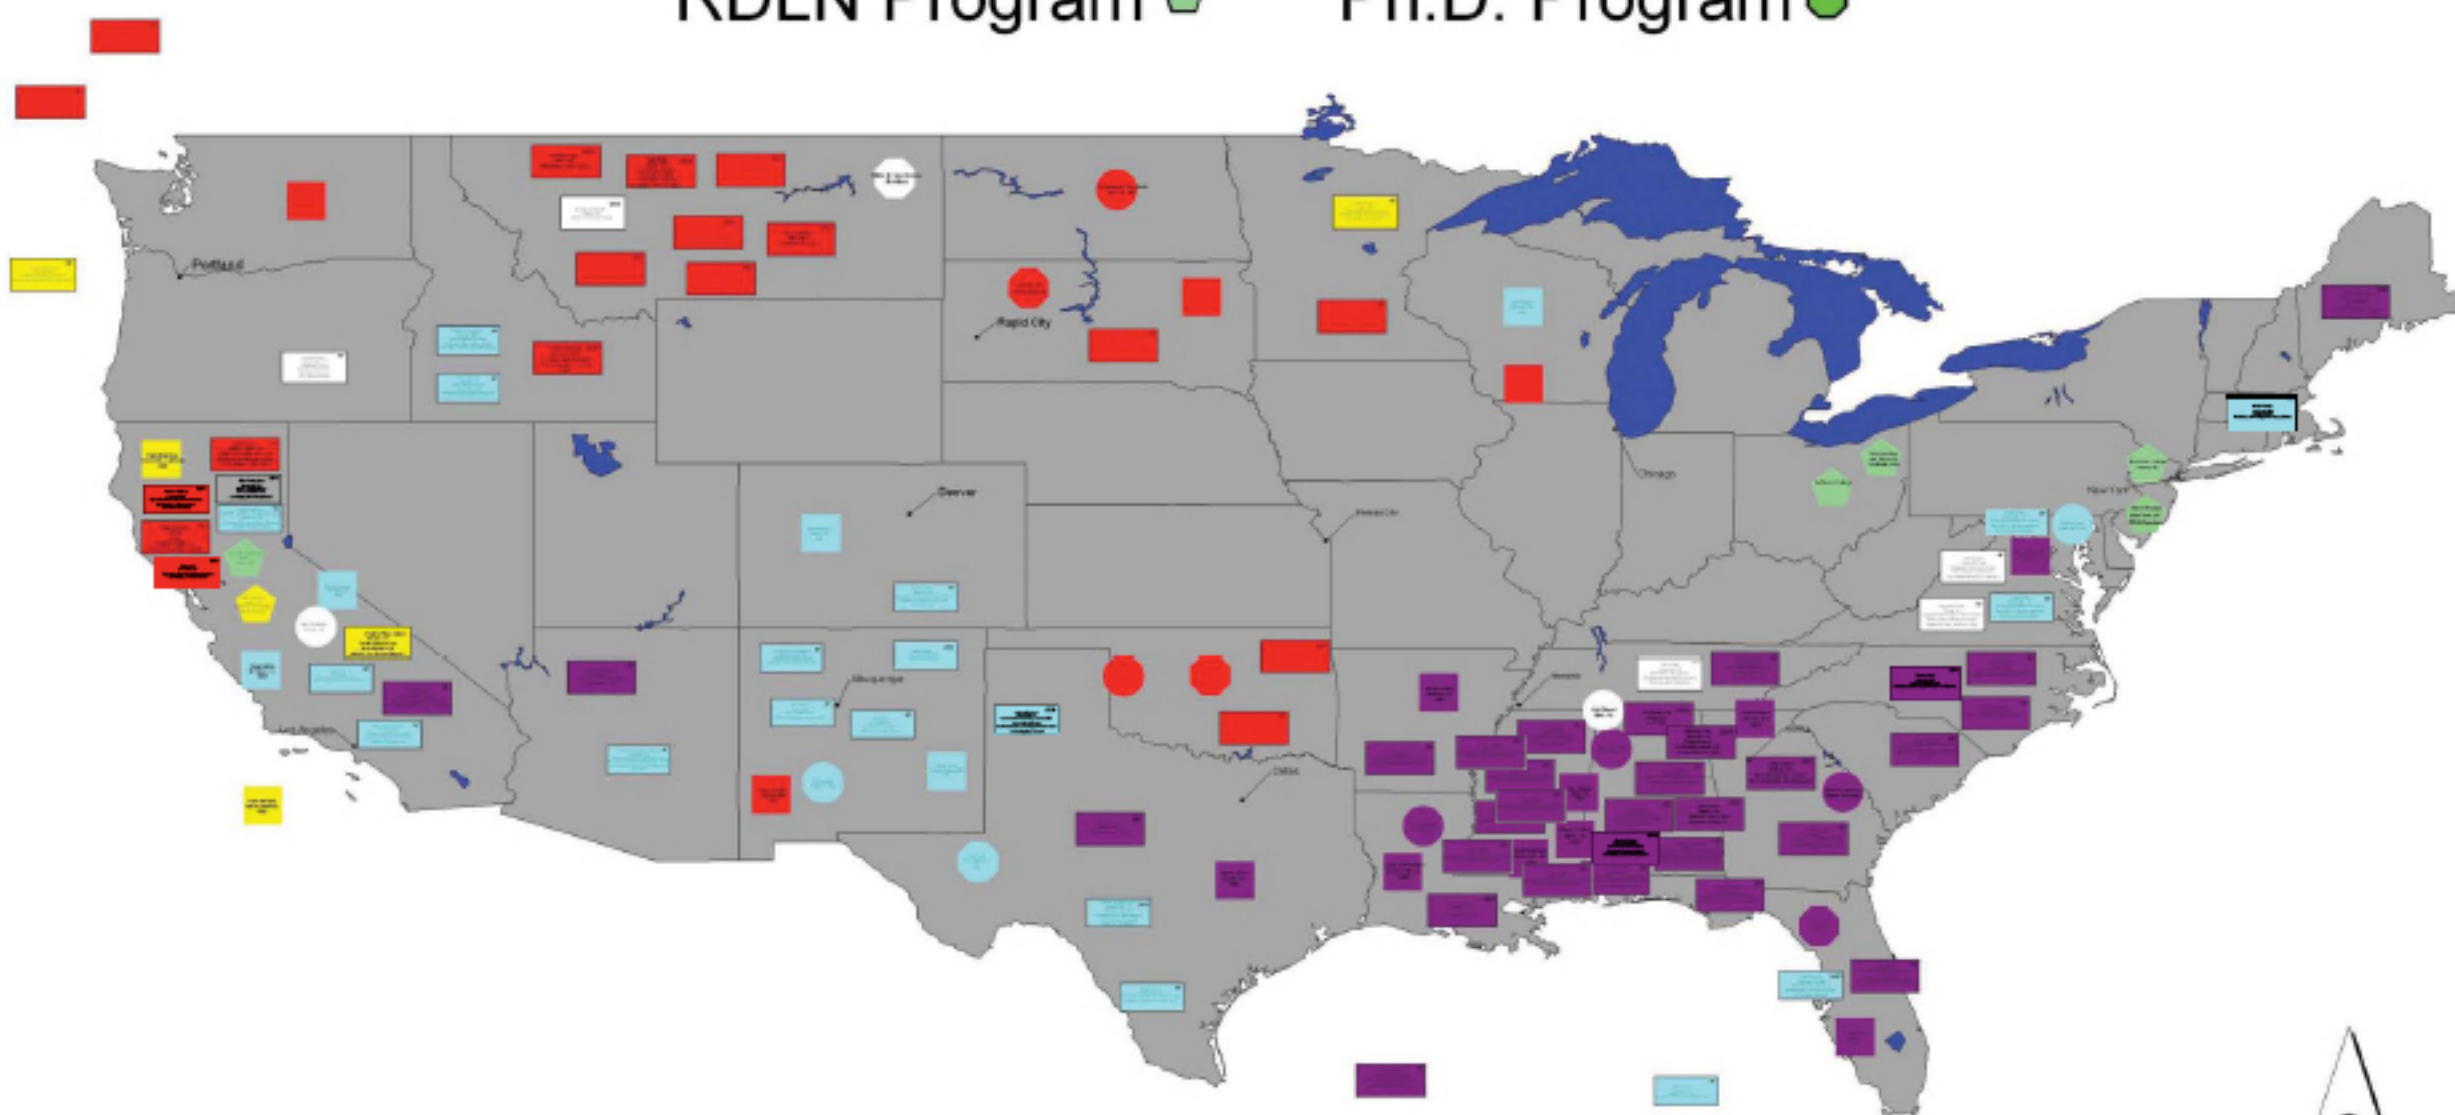

# Rural Development Leadership Network

Board ● NRF ■ RDLN Fellows ■  
 RDLN Program ◐ Ph.D. Program ○

- ◻ Euro American
- ◼ Asian, Asian American
- ◼ Native American
- ◼ Afro American, Garifuna
- ◼ Spanish/Portuguese Speaking, (Hispanic, Latino/a, Chicano/a, Puerto Rican, Portuguese)
- ◼ RDLN Program-Colleges and Leadership

Isao Fujimoto  
 Gerardo Sandoval  
 Community and Regional Development  
 University of California, Davis  
 ifujimoto@ucdavis.edu  
 gfsandoval@berkeley.edu  
 May, 24, 2005